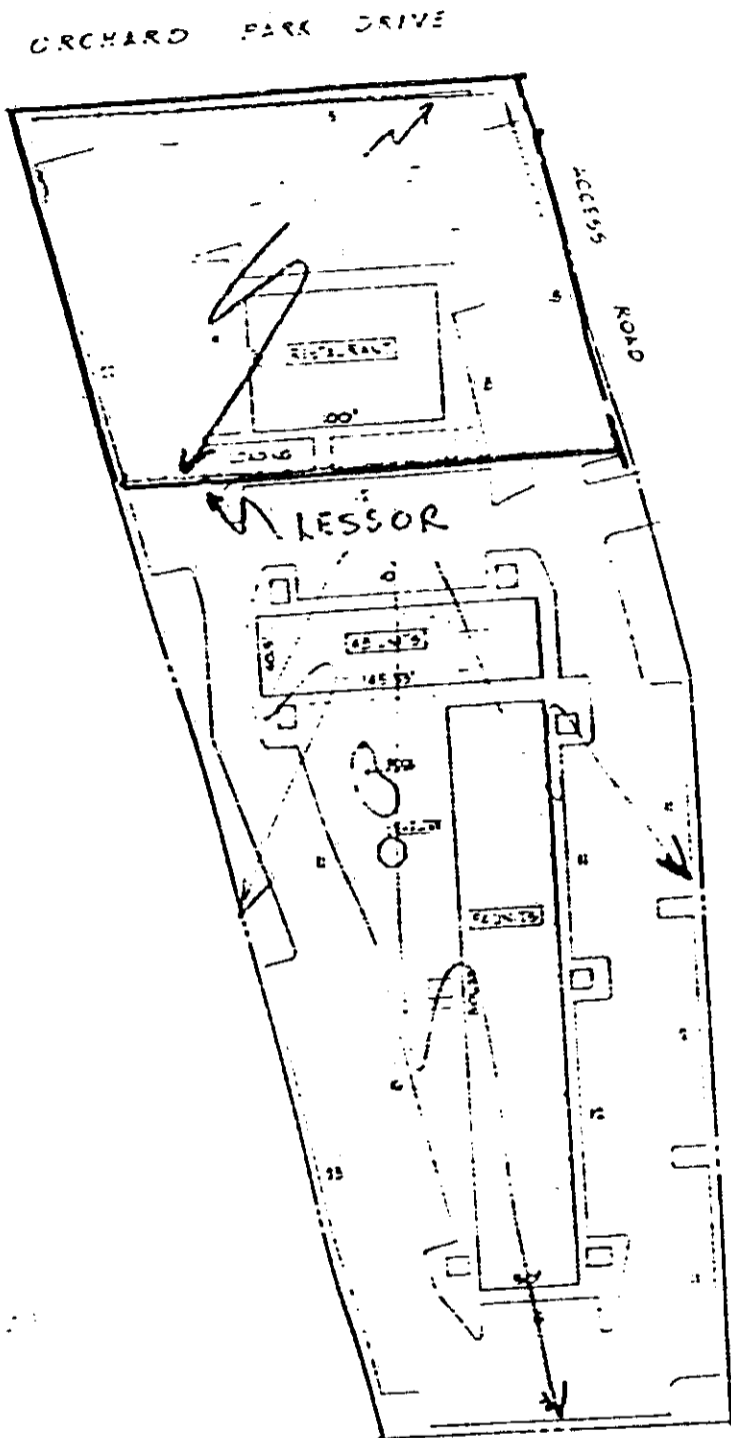

EXHIBIT A

SITE PLAN
 SCALE: 1" = 50'-0"
 TOTAL PARKING 150 SPACES

17128

RECORDED NOV 29 1983 at 10:11 A.M.

PROJECT	DENVER FANSON ARCHITECT	DATE JUL 14 1982	DESIGNER
		SCALE 1"=50'-0"	104
OWNER	104	DATE 1982	
ADDRESS	104	DESIGNER	

17128

17128